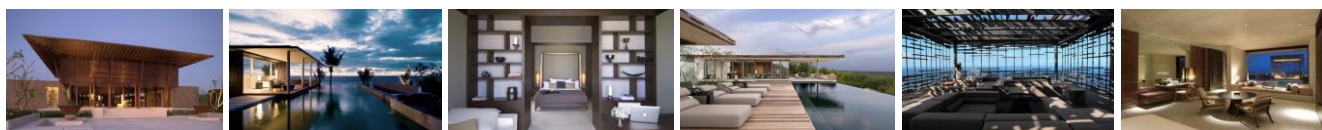

Romance & Lifestyle

Alila Villas Uluwatu & Alila Villas Soori, Bali

Twin Sensation At Alila Villas Bali

Indulge in not one, but two unique Bali experiences amid the luxury of Alila Villas. Discover the island's picturesque west with a journey to **Alila Villas Soori**, where emerald rice terraces meet beautiful black-sand beaches and the azure ocean. Be immersed in a true tropical beachfront experience. Feel the sand between your toes as you dine out, chill out, and engage in wellness, culinary and cultural adventures.

Enjoy the blissful heights of relaxation at the spectacular cliff top retreat of **Alila Villas Uluwatu** along the southern coast, perched high above the Indian Ocean. Feel your spirit soar as you relish the tranquility, private space, spa pampering and divine cuisine, overlooking gorgeous cliff views and golden sunsets. Two wonderful Bali encounters to treasure...

LAND PACKAGE INCLUDES :-

Two (02) nights in 1-Bedroom Ocean Pool Villa at Alila Villas Soori
Two (02) nights in One Bedroom Pool Villa at Alila Villas Uluwatu
Daily a la carte breakfast at resort restaurant or in-villa dining
Complimentary private return airport transfers and transfer between the resorts
A Choice of the following privilege at each resort >> **A Private Dining on the Edge** or **Celebrate Your Love at Spa Alila**

ALILA HOSPITALITIES :-

Wi-Fi access in the resort and in your own villa, complimentary lifestyle experiences based on weekly schedule of tai chi, yoga, body balance etc. 24 hour villa host (butler service) and complimentary 24 hour use of our gym.